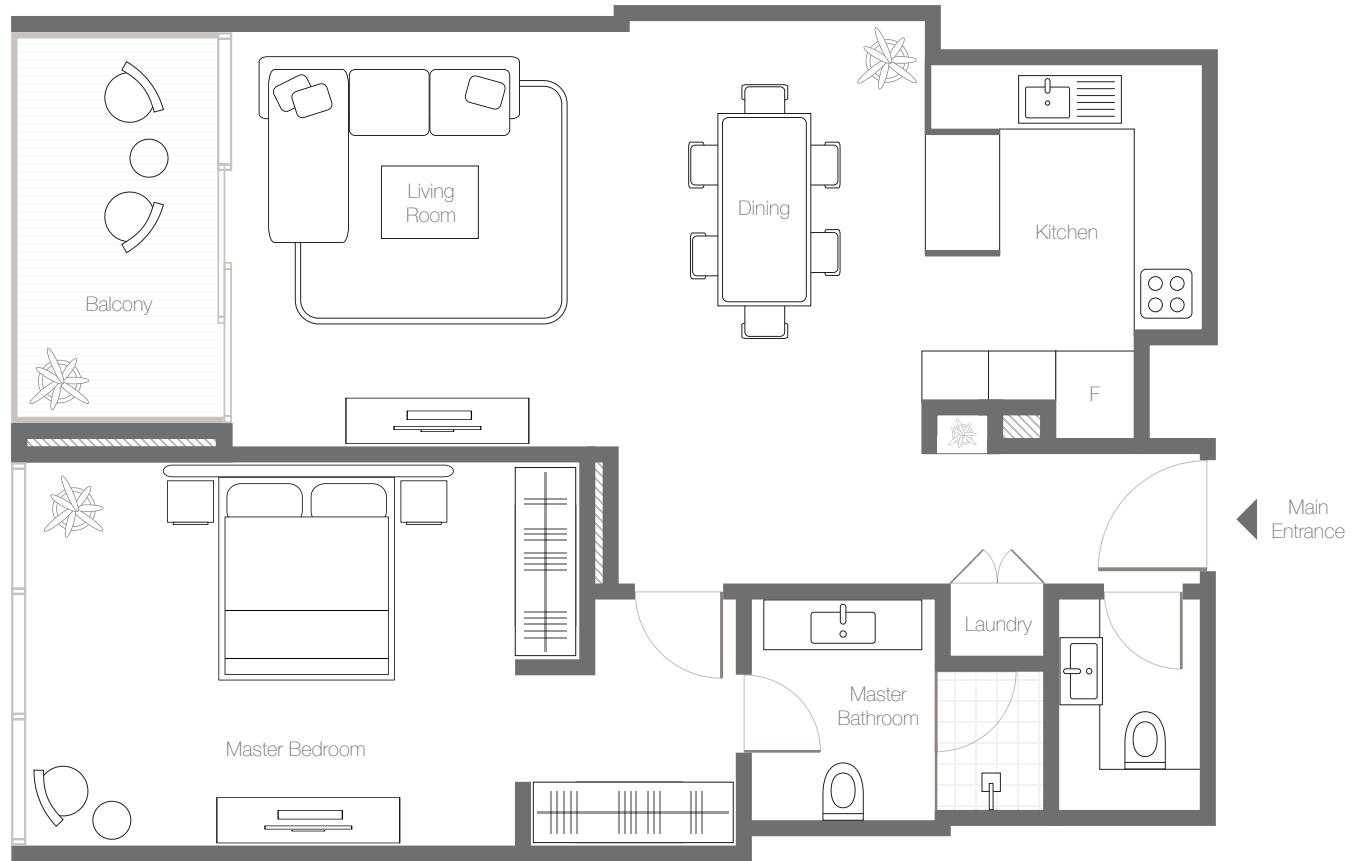

BANYAN TREE RESIDENCES

— HILLSIDE DUBAI —

Unit Type 1A

Levels 2 - 24

KEY PLAN

1 BEDROOM APARTMENT - TYPE 1A

INTERNAL AREA

848 ft²

BALCONY AREA

79 ft²

TOTAL AREA

927 ft²

All materials, dimensions, and drawings are approximate and are used for illustrative purposes only. Images do not represent the actual size, features, specifications, fittings, and furnishings. Final dimensions, square footage and floor plans may vary.